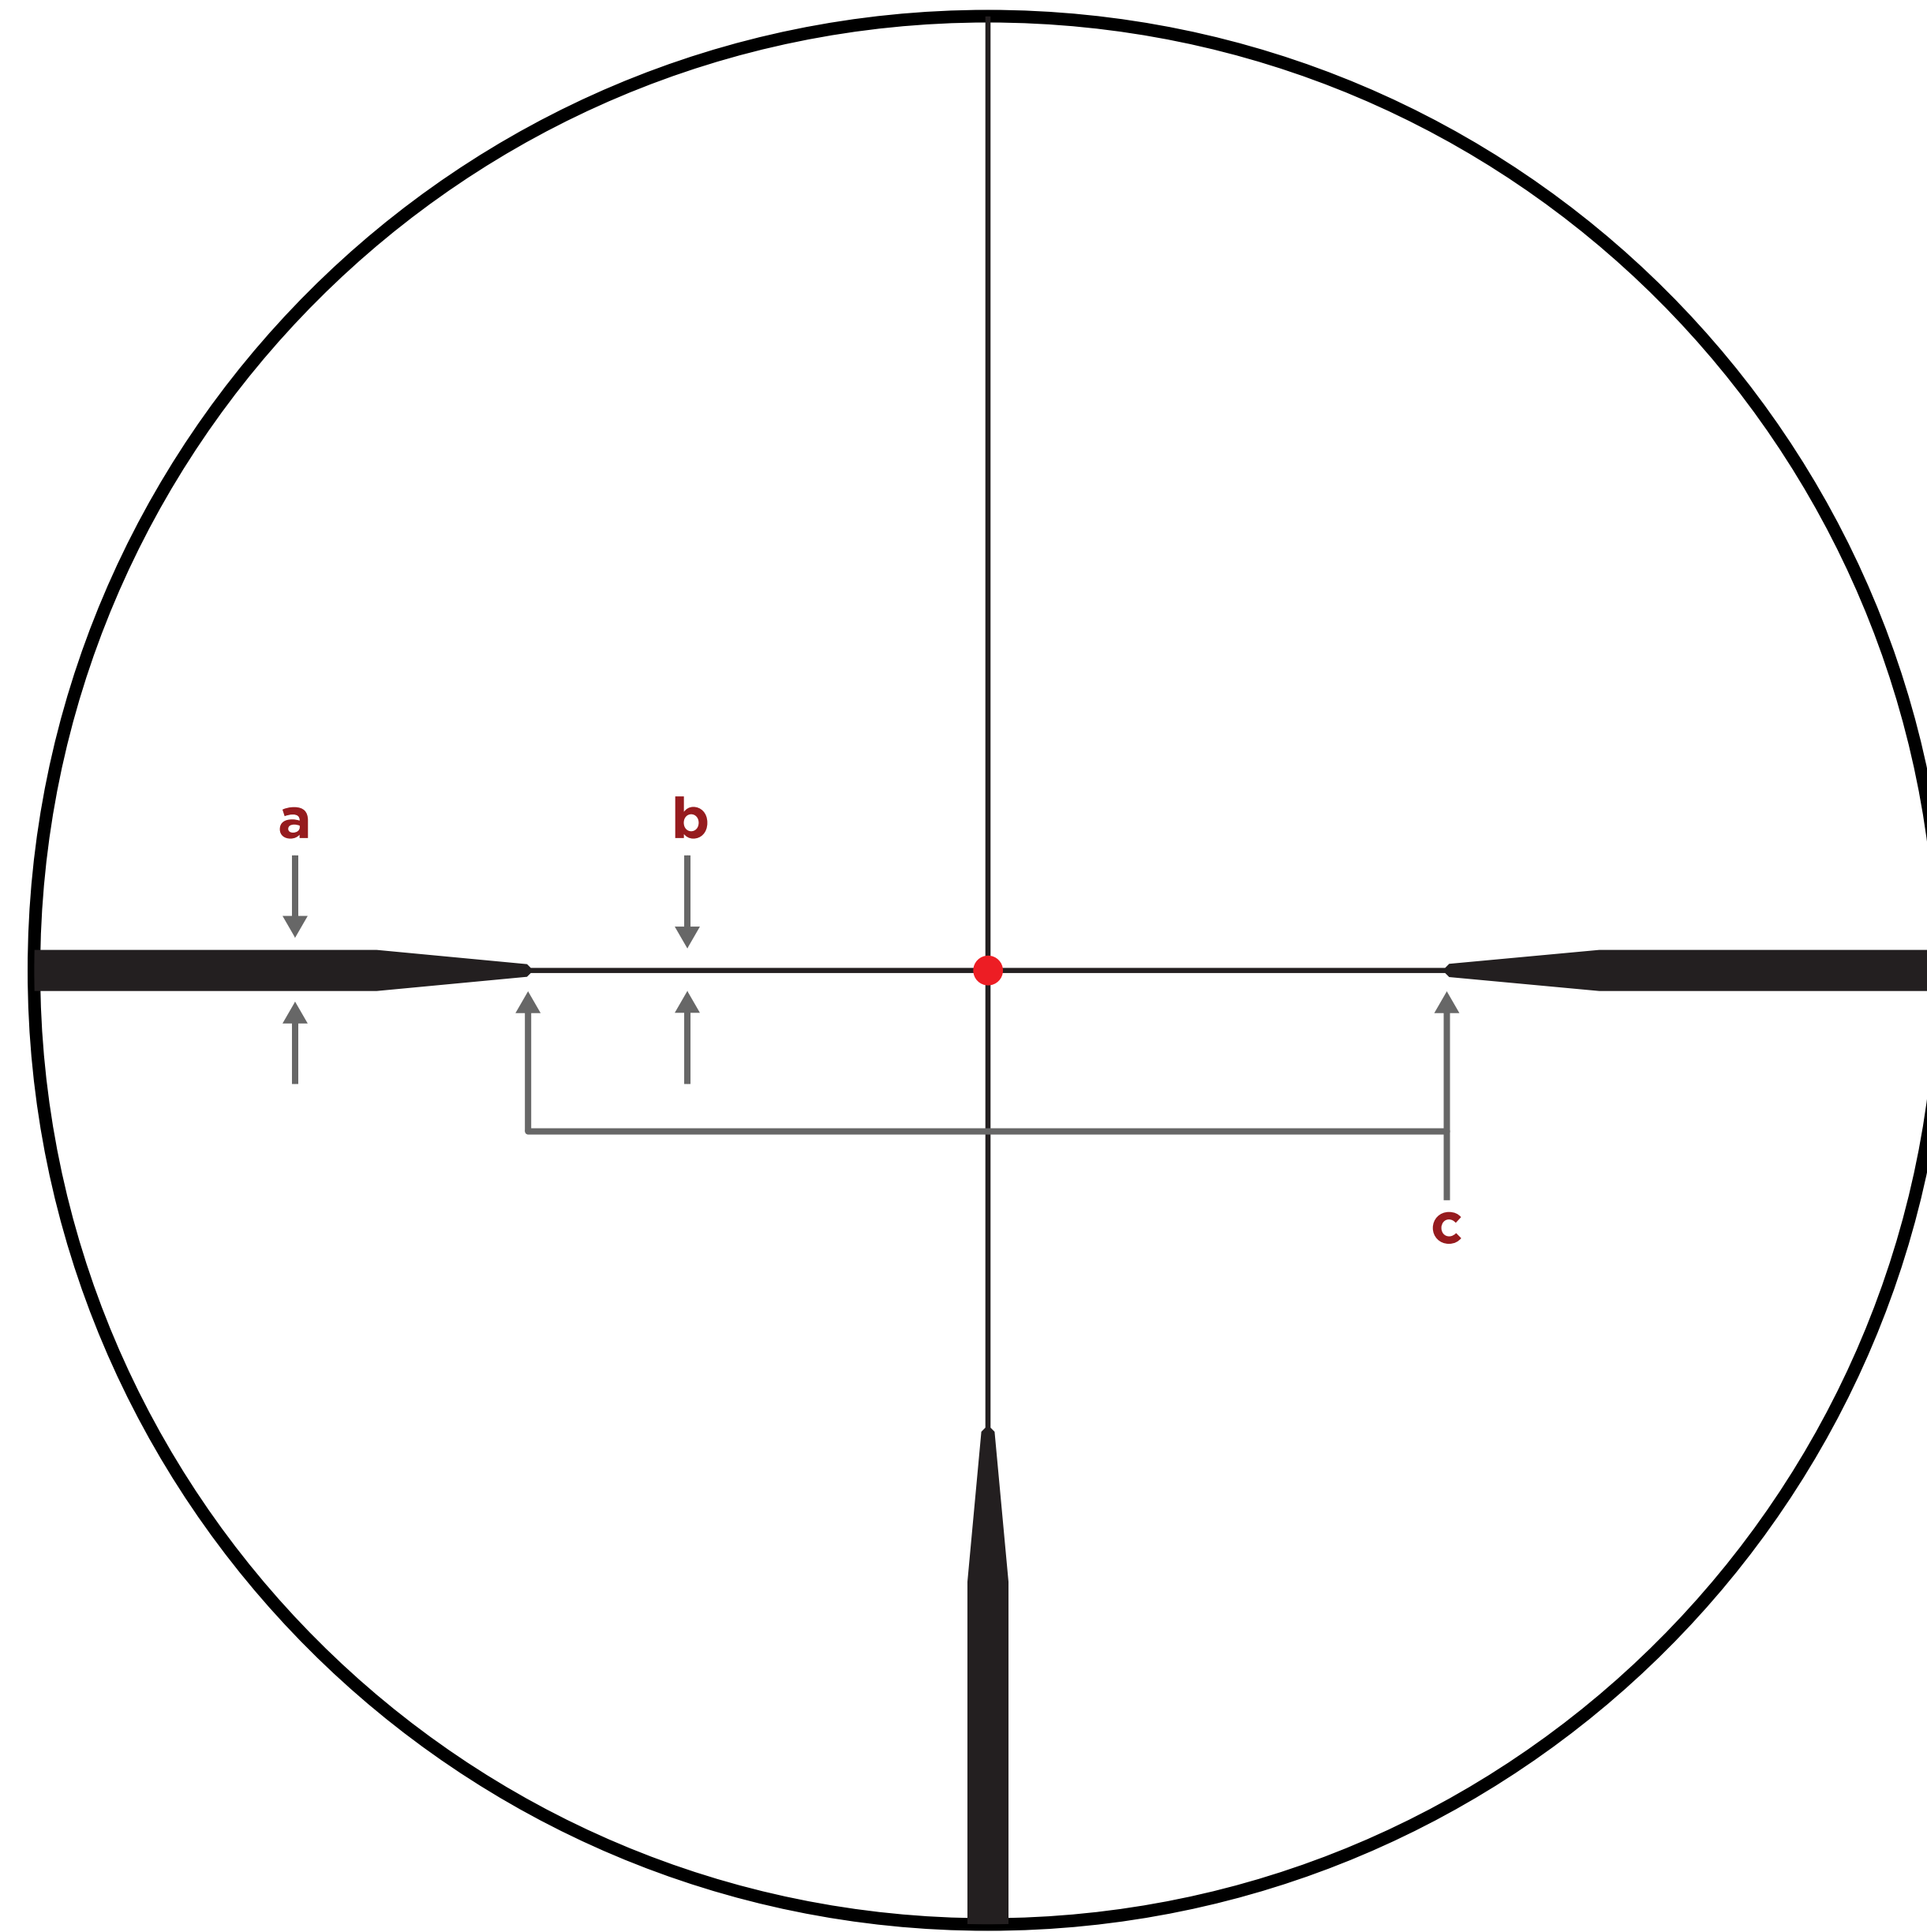

LEUPOLD

ILLUM. FIREDOT TWILIGHT HUNTER

VX-3HD, VX-Freedom

SERIES	a = HEAVY LINE		b = THIN LINE		c = THIN OPENING	
	HIGH - X	LOW - X	HIGH - X	LOW - X	HIGH - X	LOW - X
VX-3HD						
1.5-5x	6.3	19.0	0.8	2.4	140.7	422.1
3.5-10x	3.0	8.9	0.4	1.1	65.9	197.8
4.5-14x	2.1	6.4	0.3	0.8	47.6	142.9
VX-FREEDOM						
3-9x	3.3	8.8	0.4	1.1	72.8	194.7