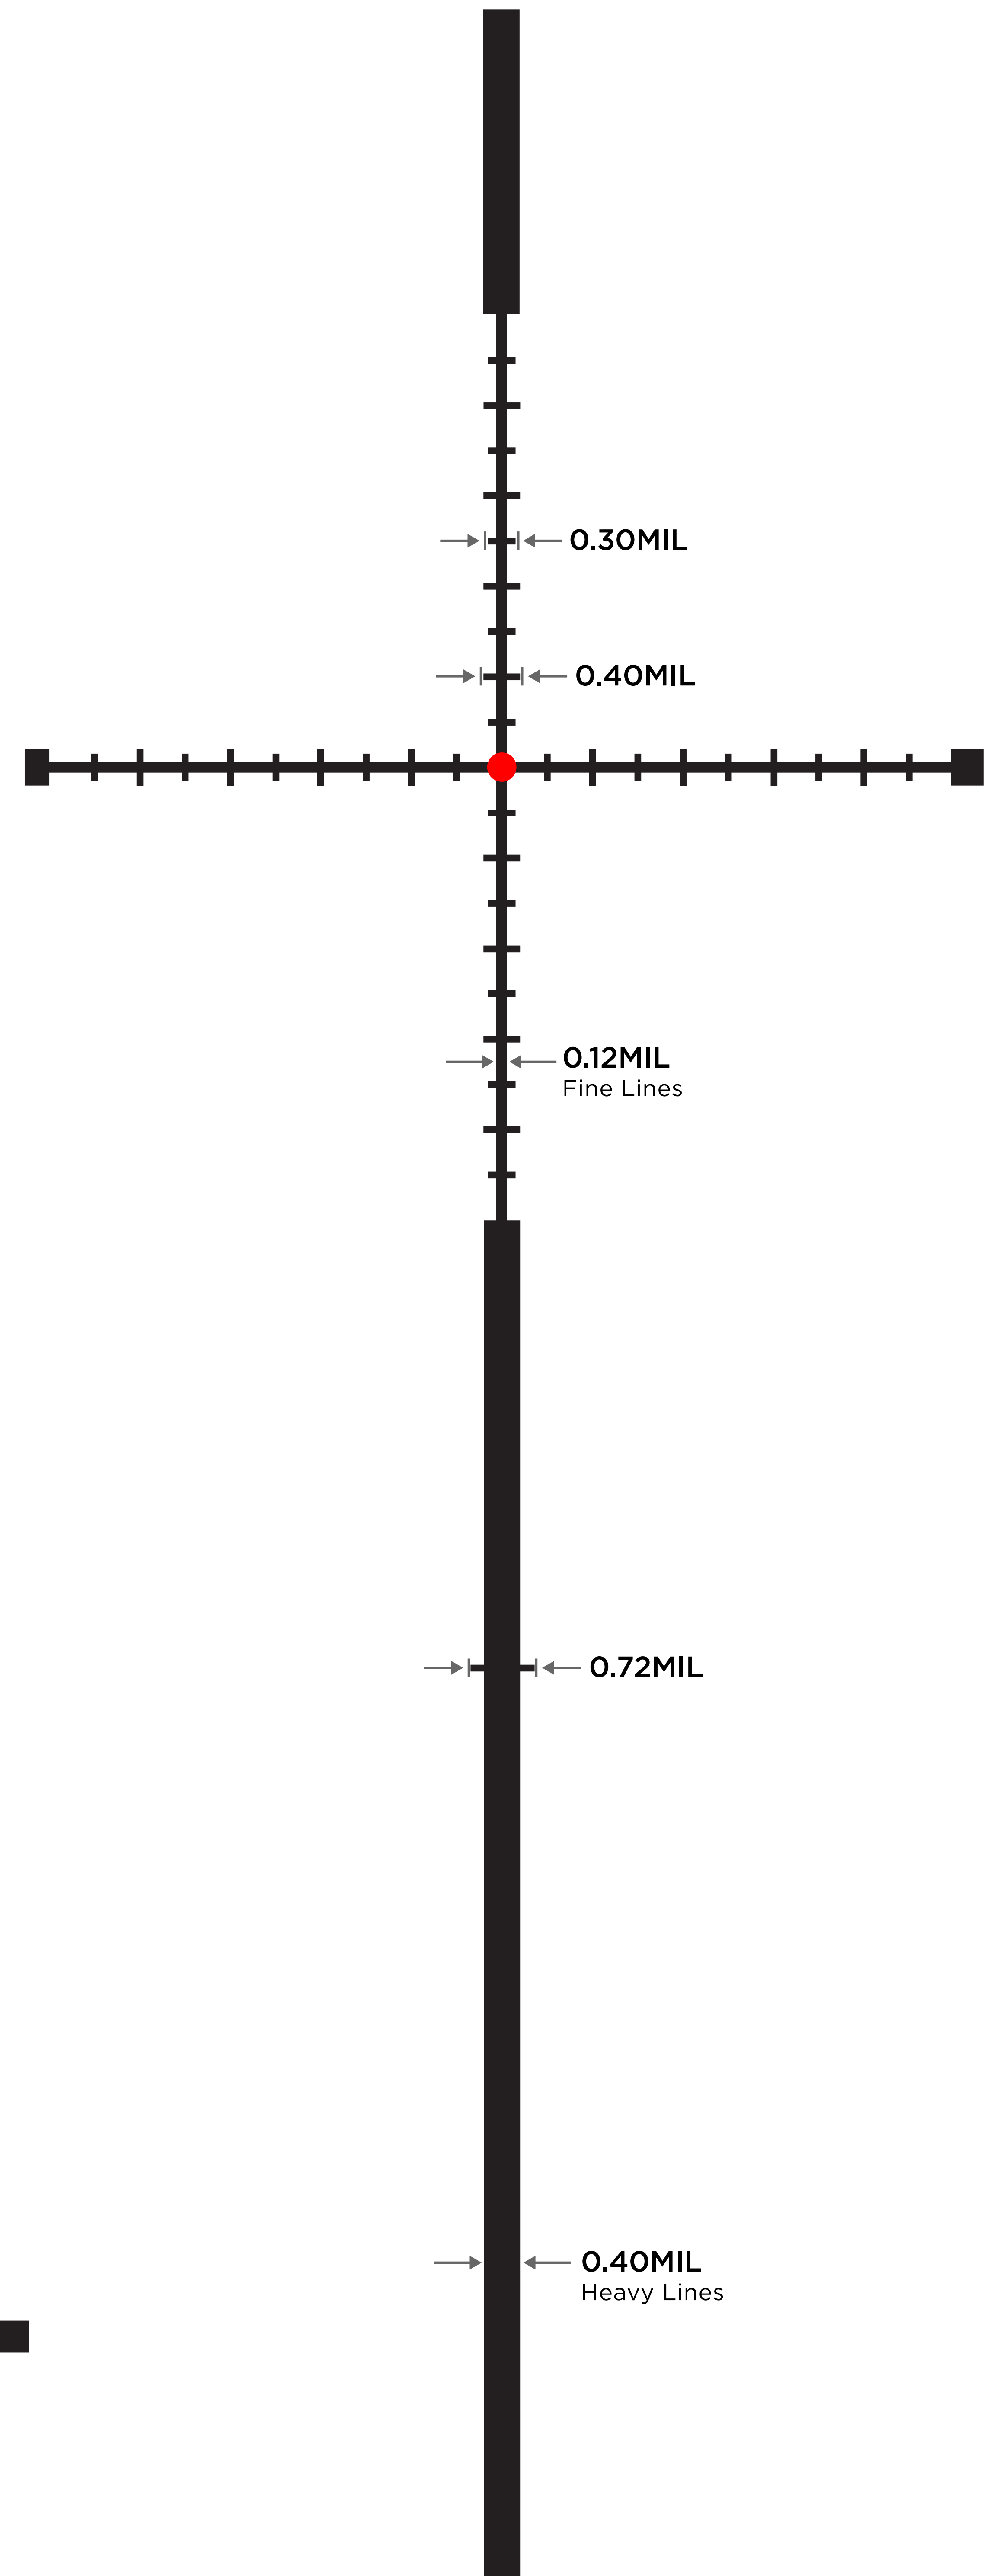

FULL RETICLE

SUBTENSION AND MAGNIFICATION:

The Illum. FireDot TMR will measure (subtend) correctly when the riflescope is set to the highest available magnification. The reticle's apparent size in the field of view may vary between model's of riflescope.