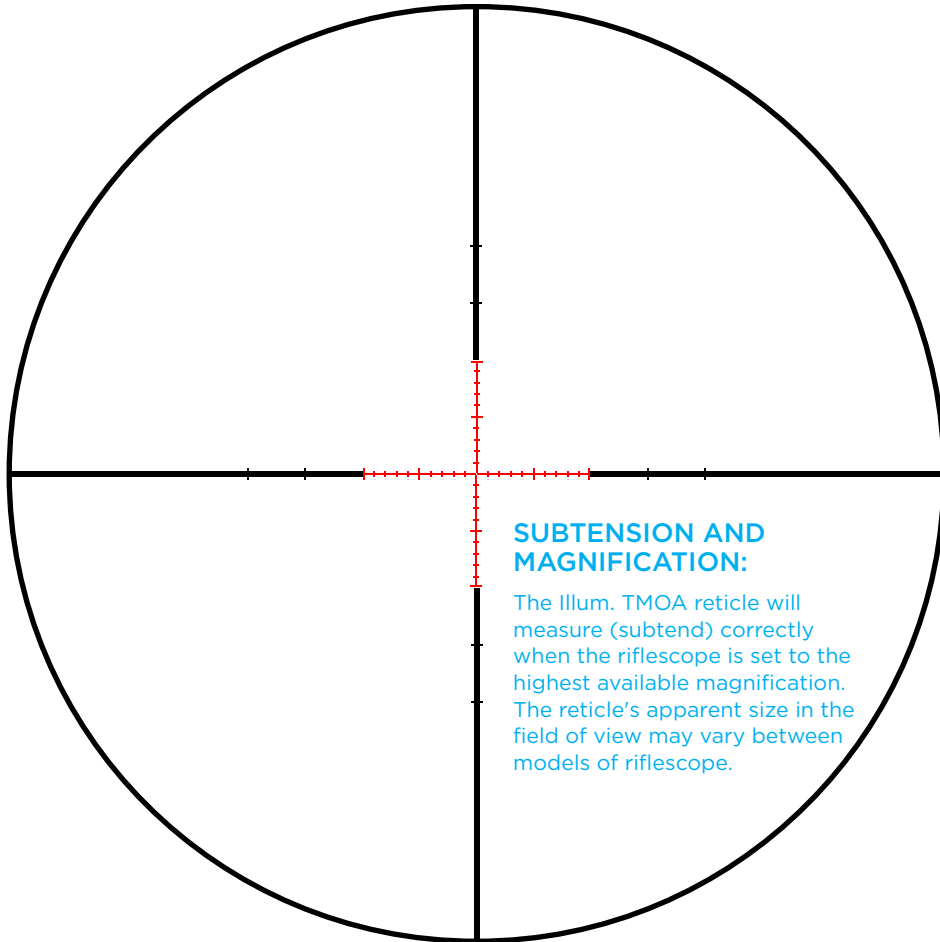

FULL RETICLE

SUBTENSION AND MAGNIFICATION:

The Illum. TMOA reticle will measure (subtend) correctly when the riflescope is set to the highest available magnification. The reticle's apparent size in the field of view may vary between models of riflescope.