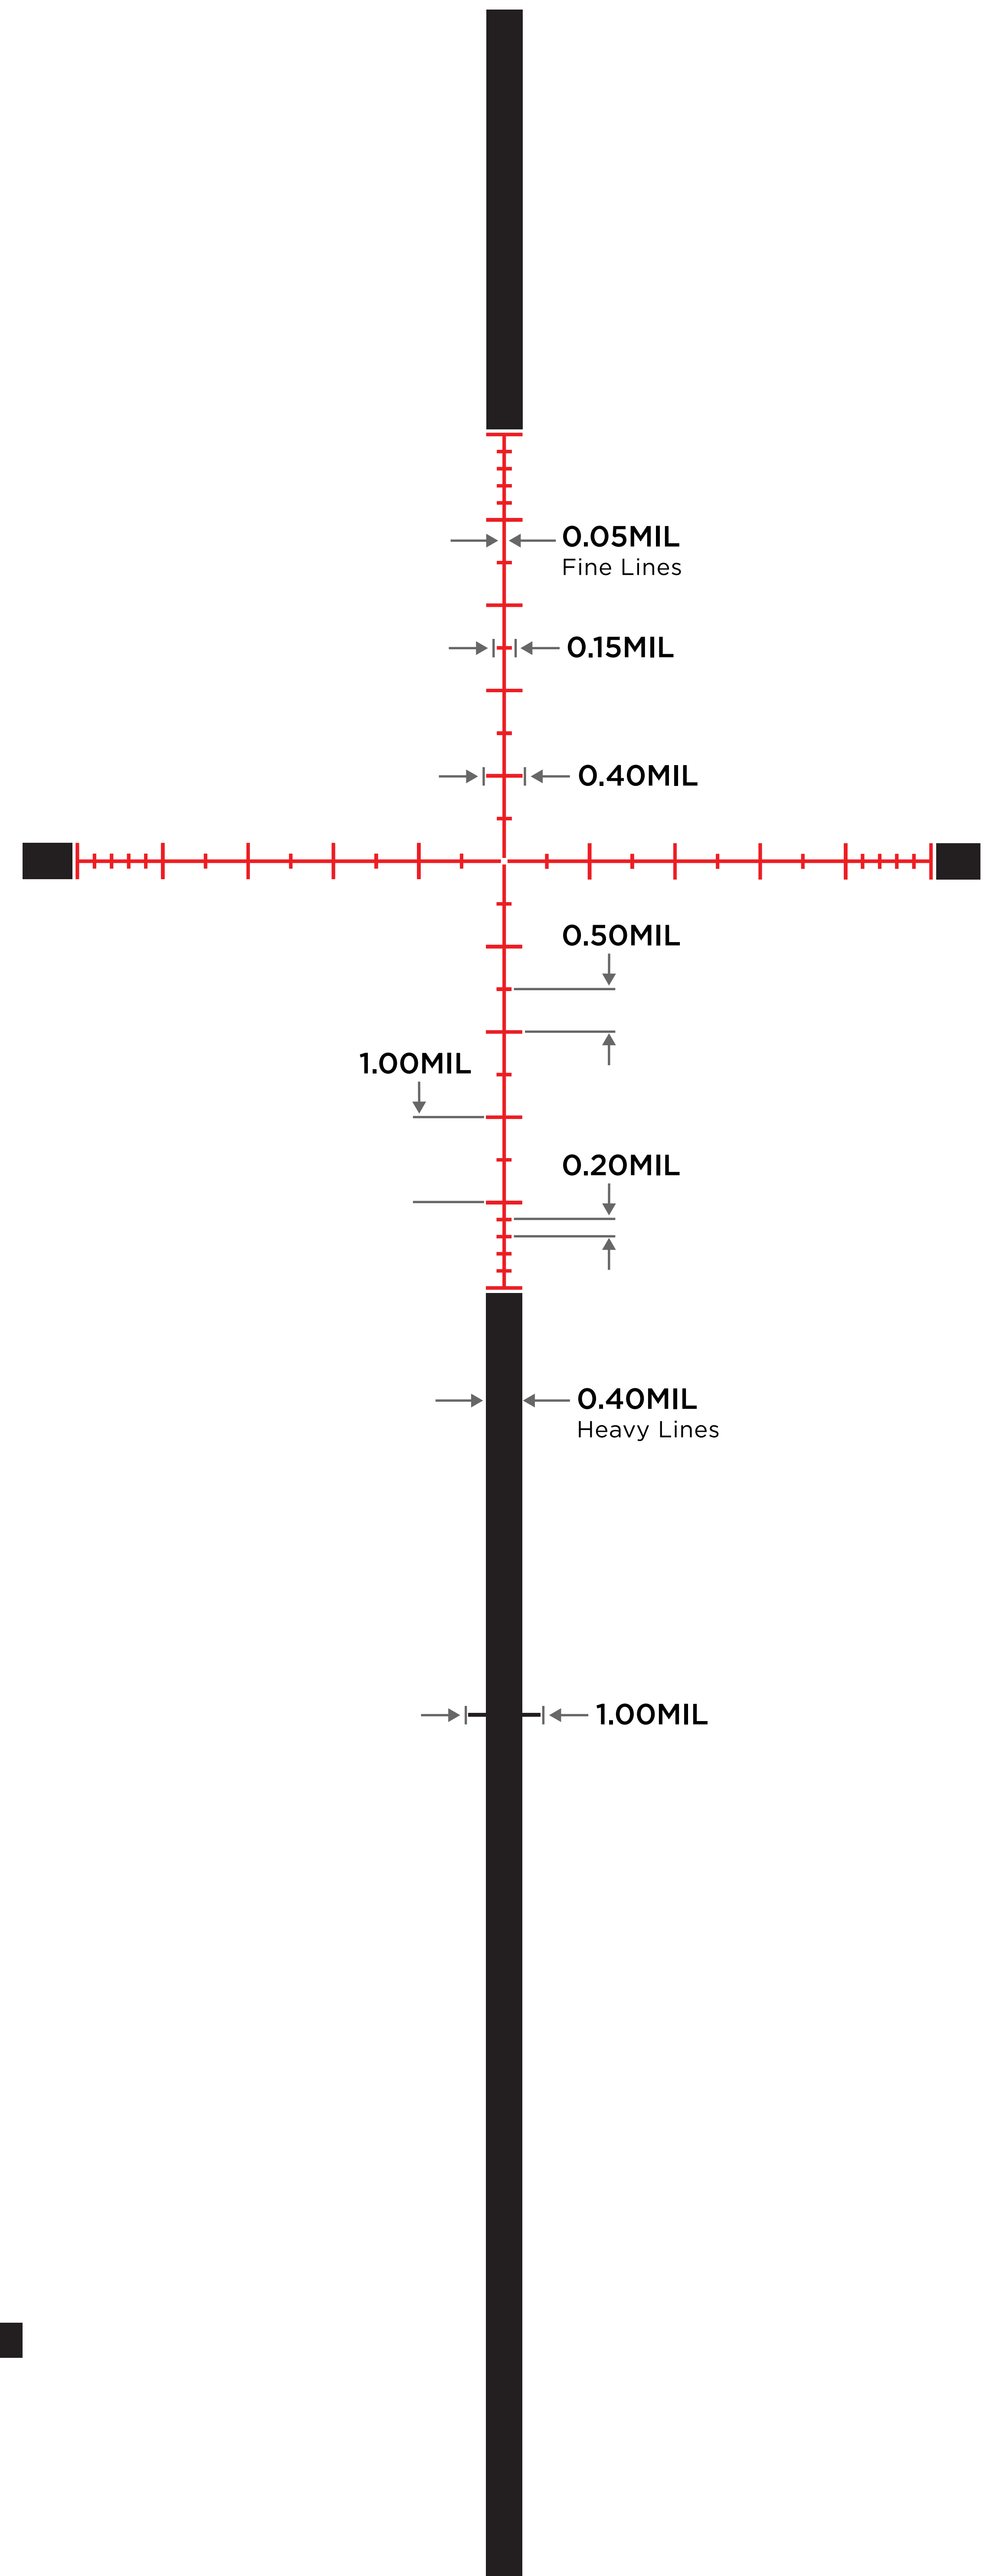

FULL RETICLE

SUBTENSION AND MAGNIFICATION:

The Illuminated TMR reticle will measure (subtend) correctly when the rifle scope is set to the highest available magnification. The reticle's apparent size in the field of view may vary between model's of rifle scope.