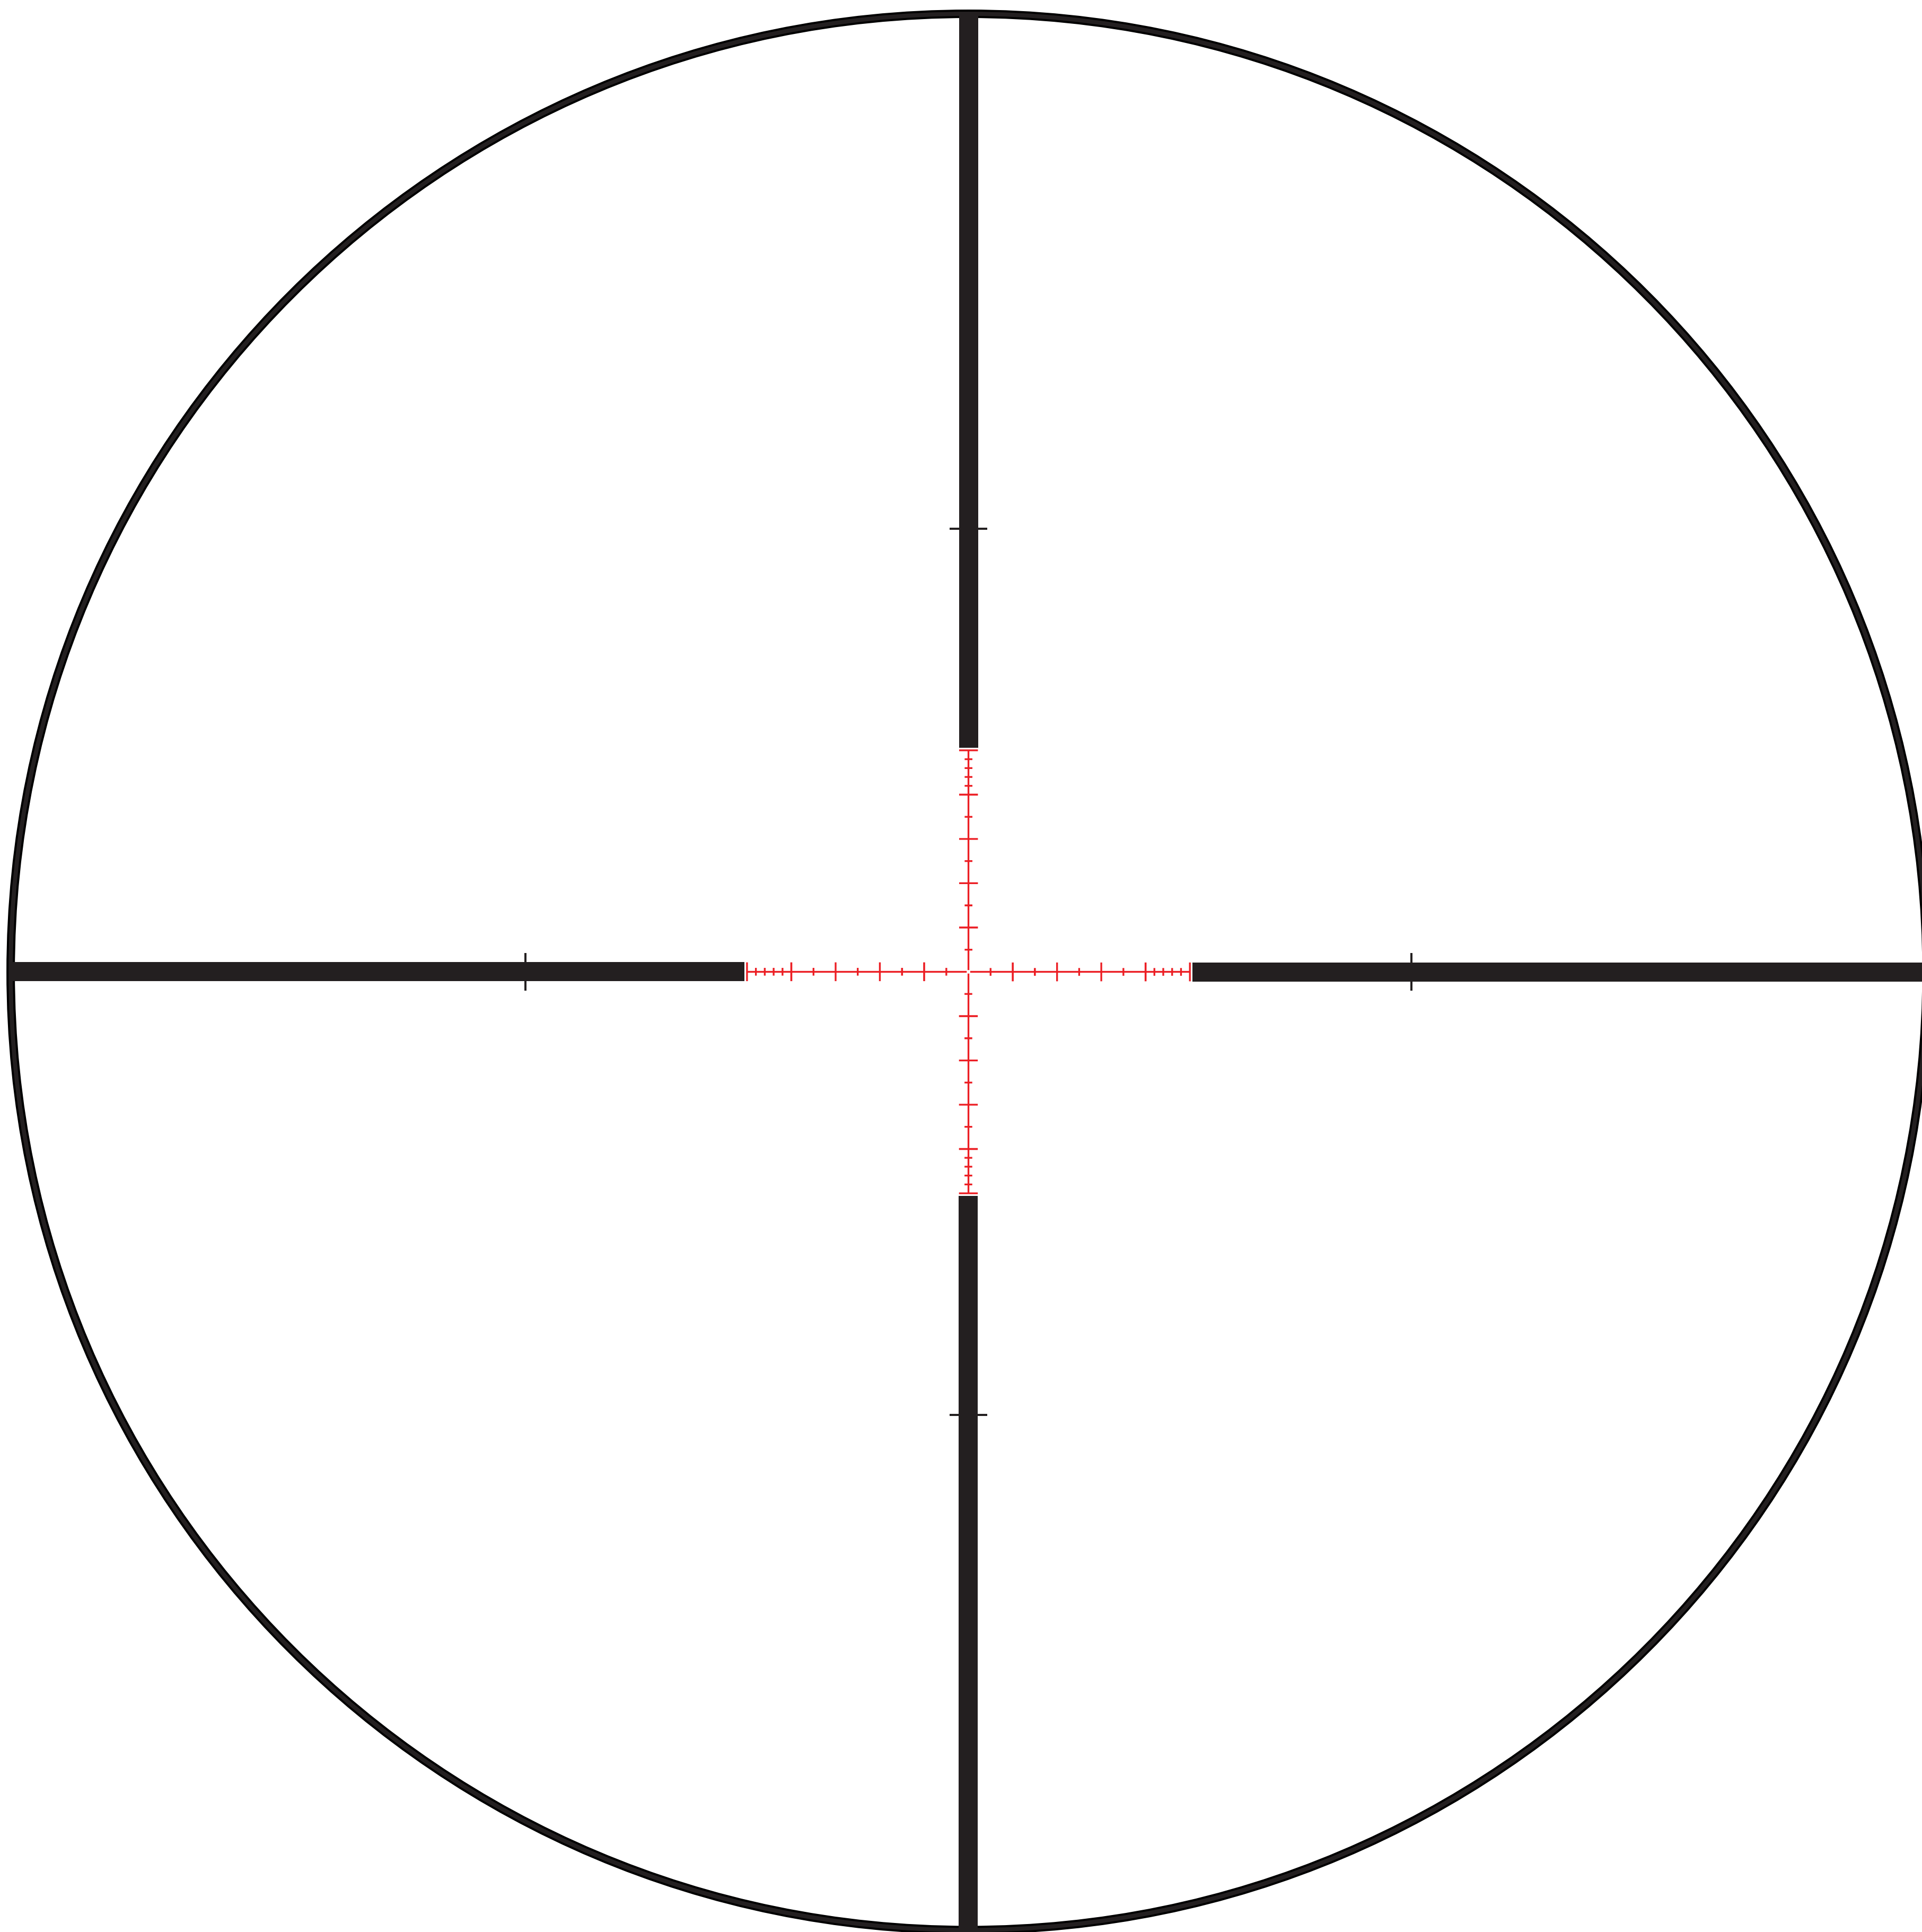

FULL RETICLE

SUBTENSION AND MAGNIFICATION:

The Illuminated TMR reticle will measure (subtend) correctly when the rifle scope is set to the highest available magnification. The reticle's apparent size in the field of view may vary between model's of rifle scope.