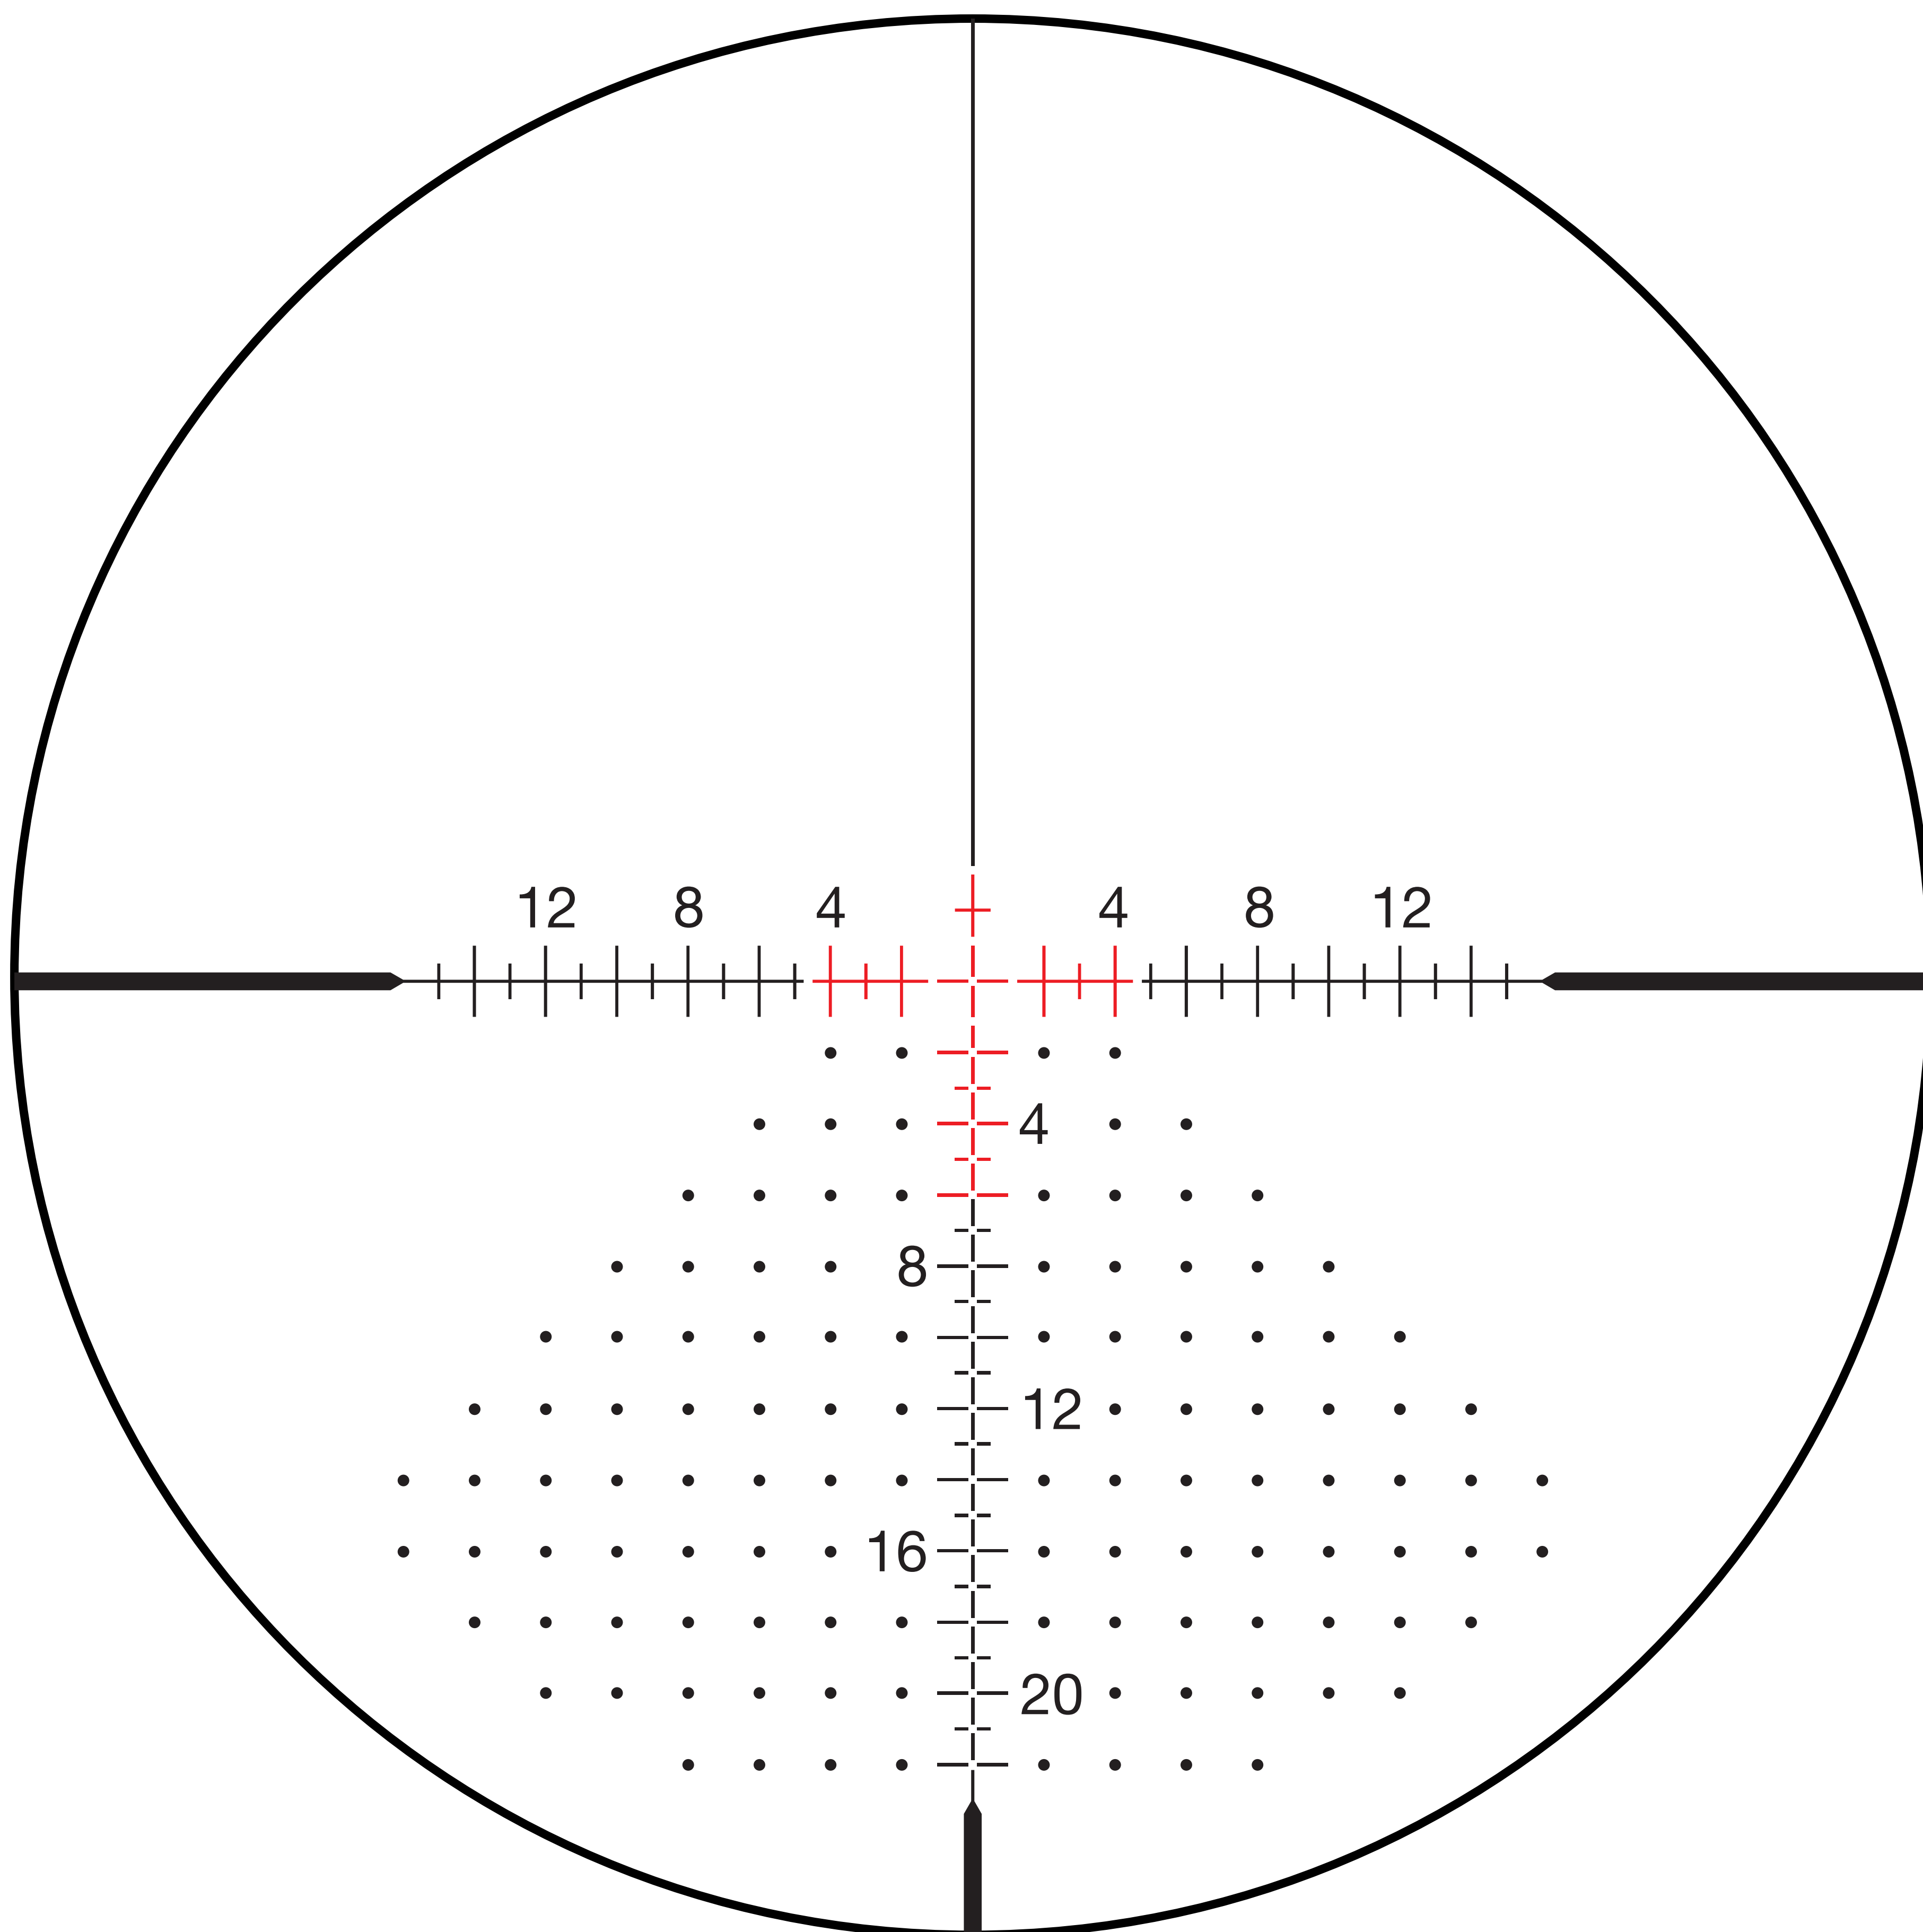

ILLUM. IMPACT-23 MOA VX-6HD

FULL RETICLE

SUBTENSION AND MAGNIFICATION:

The Illum. Impact-23 MOA will measure (subtend) correctly when the riflescope is set to the highest available magnification. The reticle's apparent size in the field of view may vary between model's of riflescope.