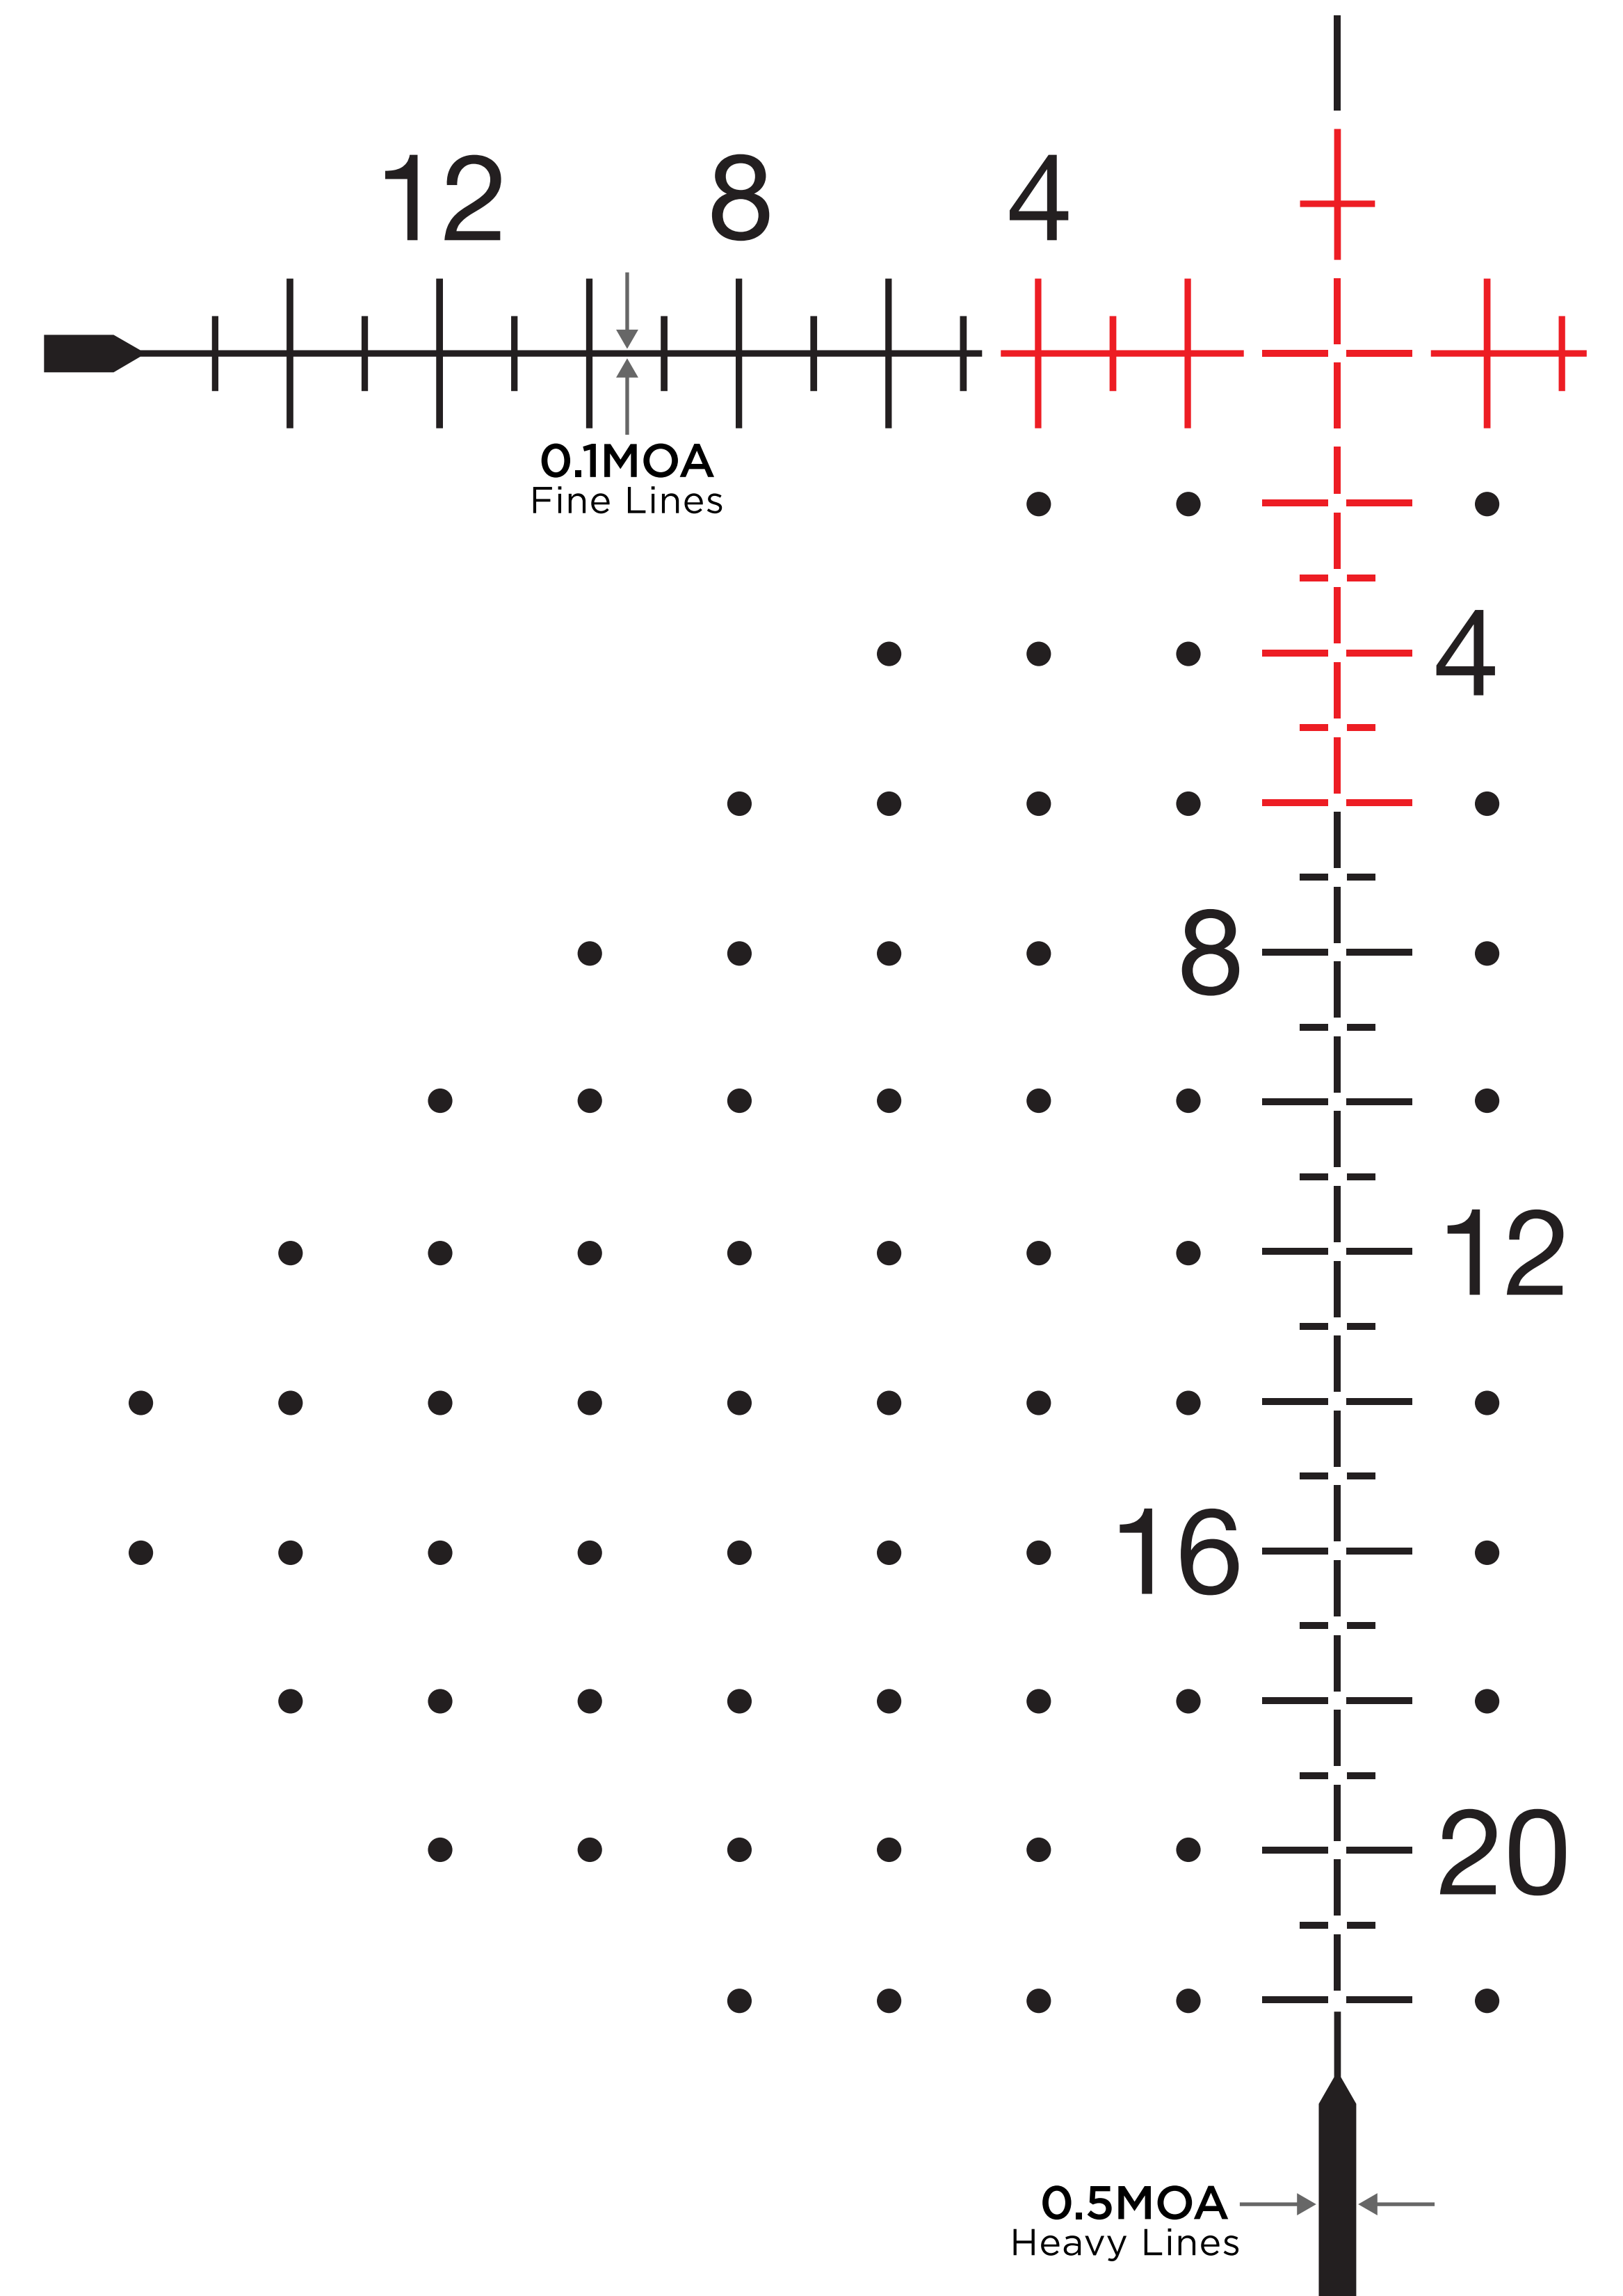

ILLUM. IMPACT-23 MOA VX-6HD

FULL RETICLE

SUBTENSION AND MAGNIFICATION:

The Illum. Impact-23 MOA will measure (subtend) correctly when the riflescope is set to the highest available magnification. The reticle's apparent size in the field of view may vary between model's of riflescope.