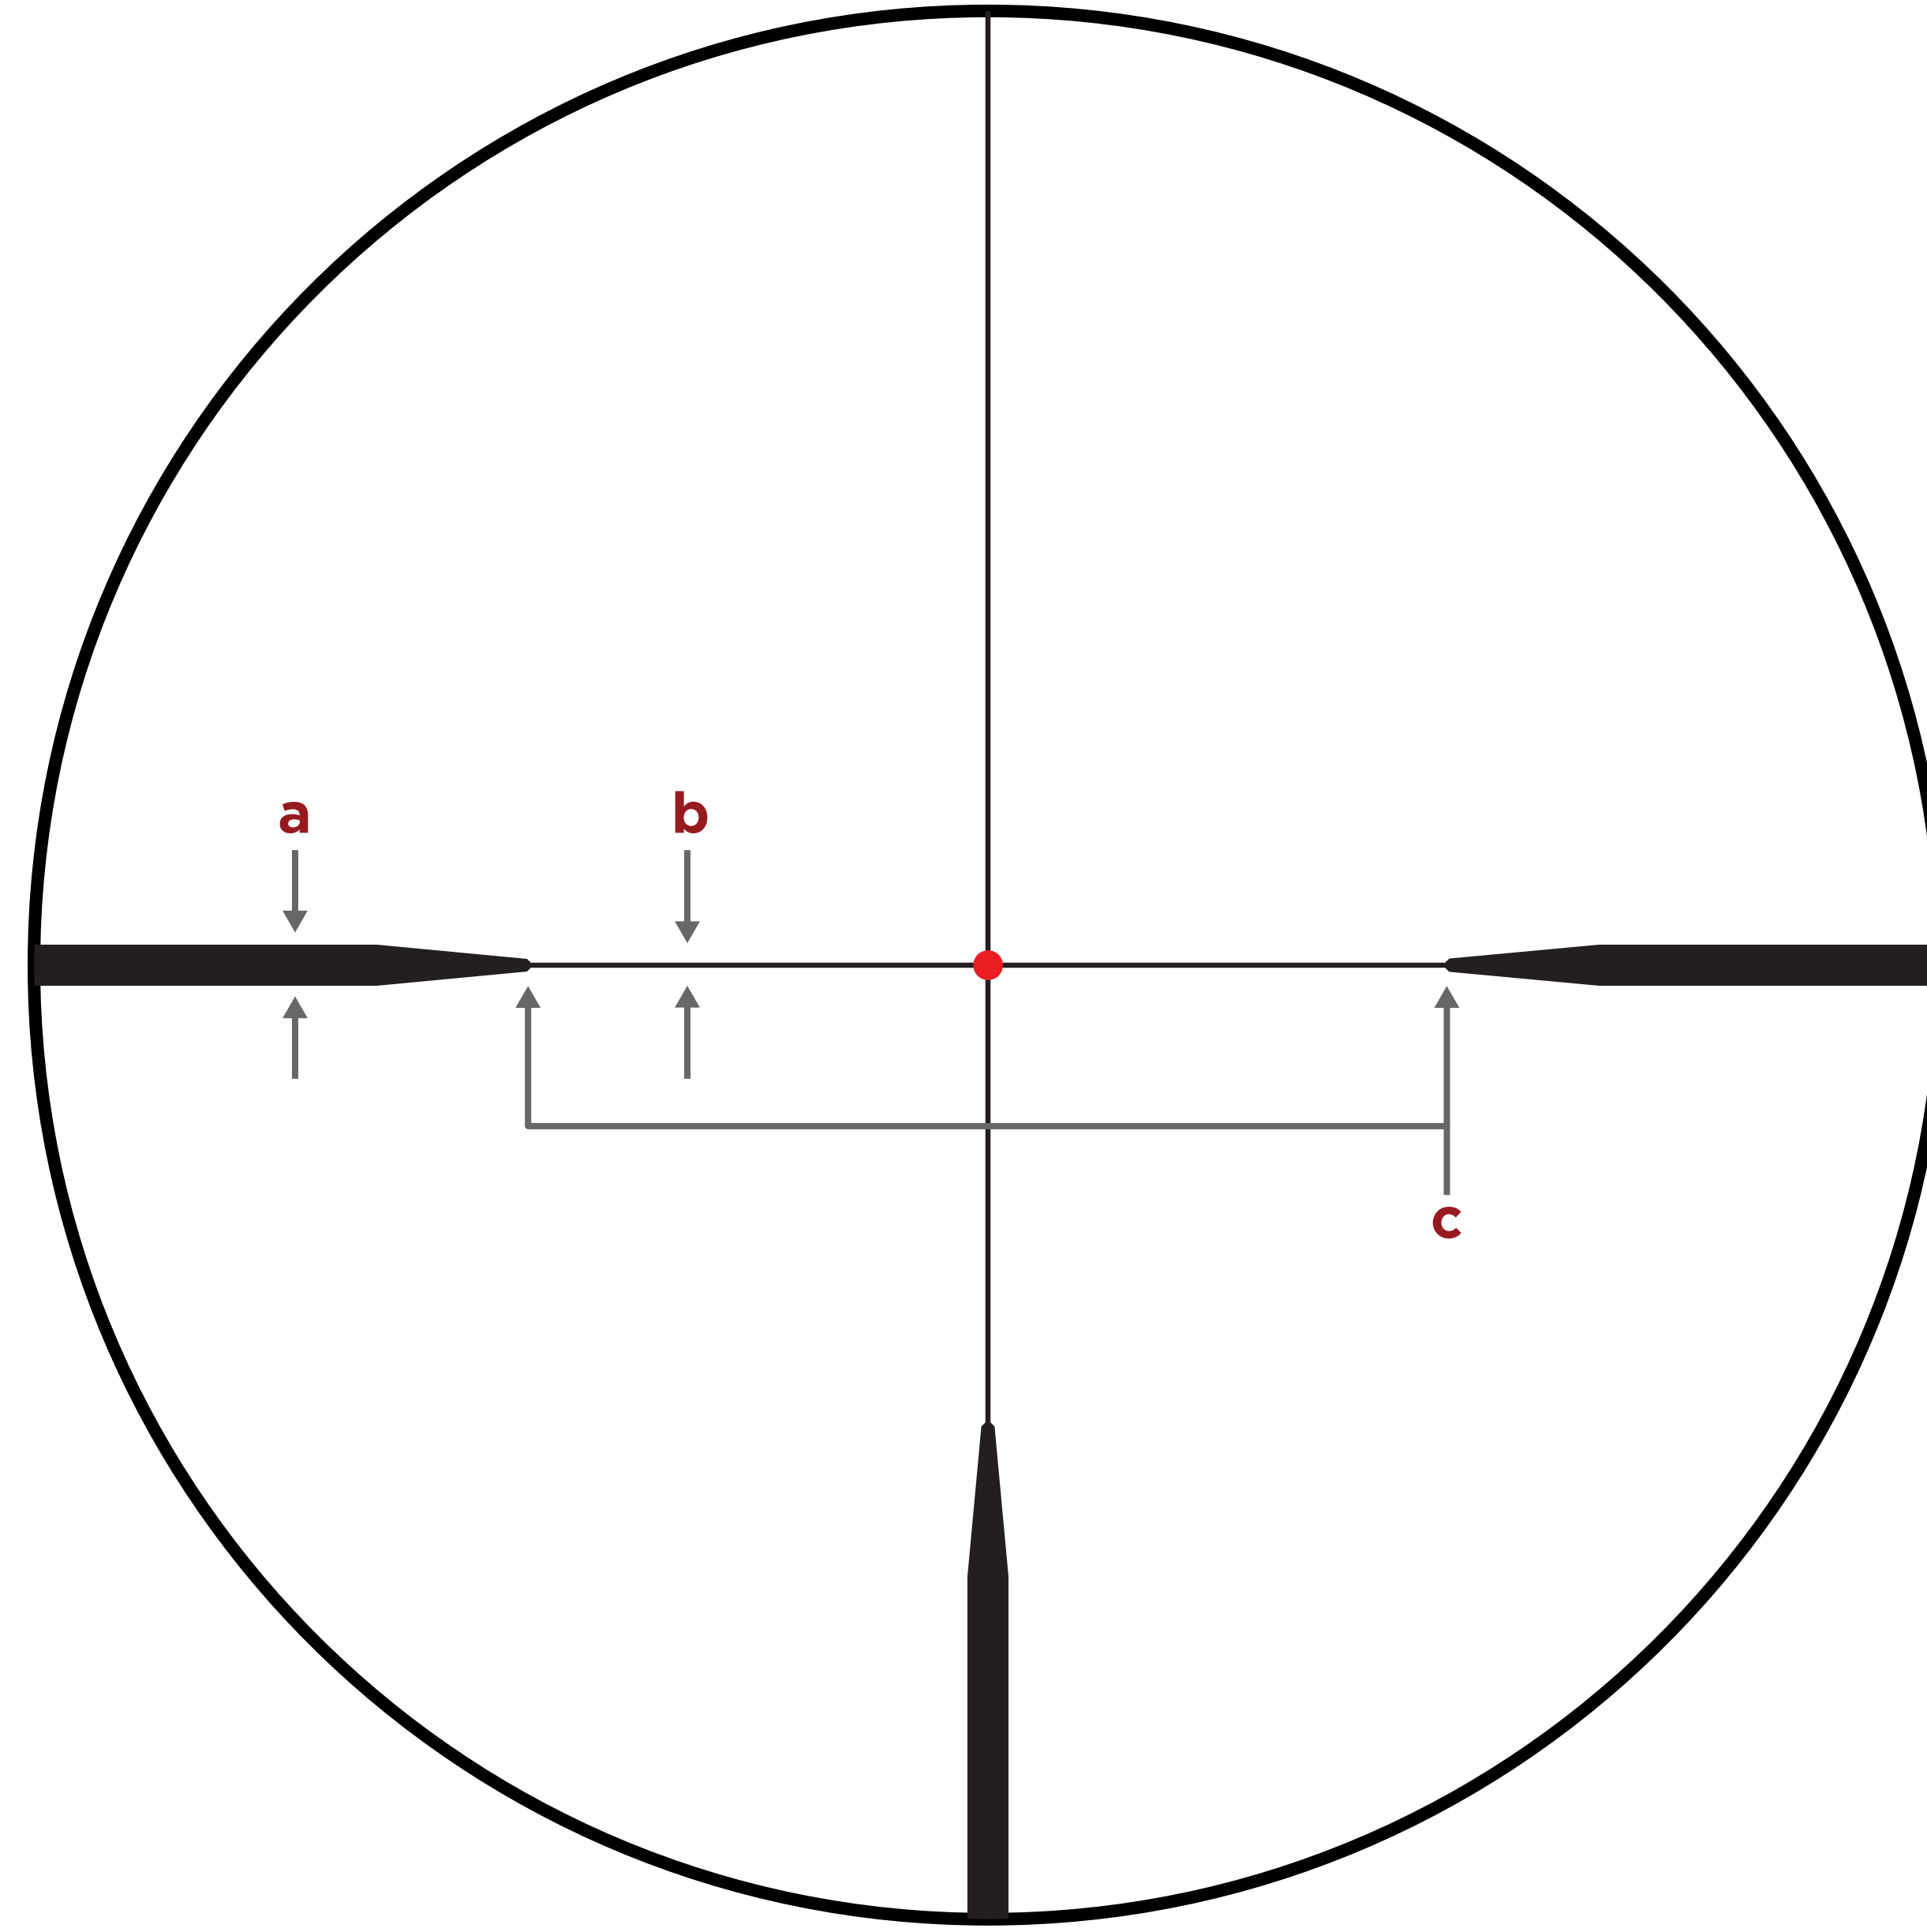

LEUPOLD

**ILLUM. FIREDOT
TWILIGHT HUNTER**

VX-6HD Gen 2, VX-5HD Gen 2,
VX-3HD, VX-Freedom

SERIES	a = HEAVY LINE		b = THIN LINE		c = THIN OPENING	
	HIGH - X	LOW - X	HIGH - X	LOW - X	HIGH - X	LOW - X
VX-6HD GEN 2						
3-18x	1.61	9.52	0.2	1.19	35.85	211.5
VX-5HD GEN 2						
3-15x	1.92	9.52	0.24	1.19	42.80	211.5
VX-3HD						
1.5-5x	6.3	19.0	0.8	2.4	140.7	422.1
3.5-10x	3.0	8.9	0.4	1.1	65.9	197.8
4.5-14x	2.1	6.4	0.3	0.8	47.6	142.9
VX-FREEDOM						
3-9x	3.3	8.8	0.4	1.1	72.8	194.7