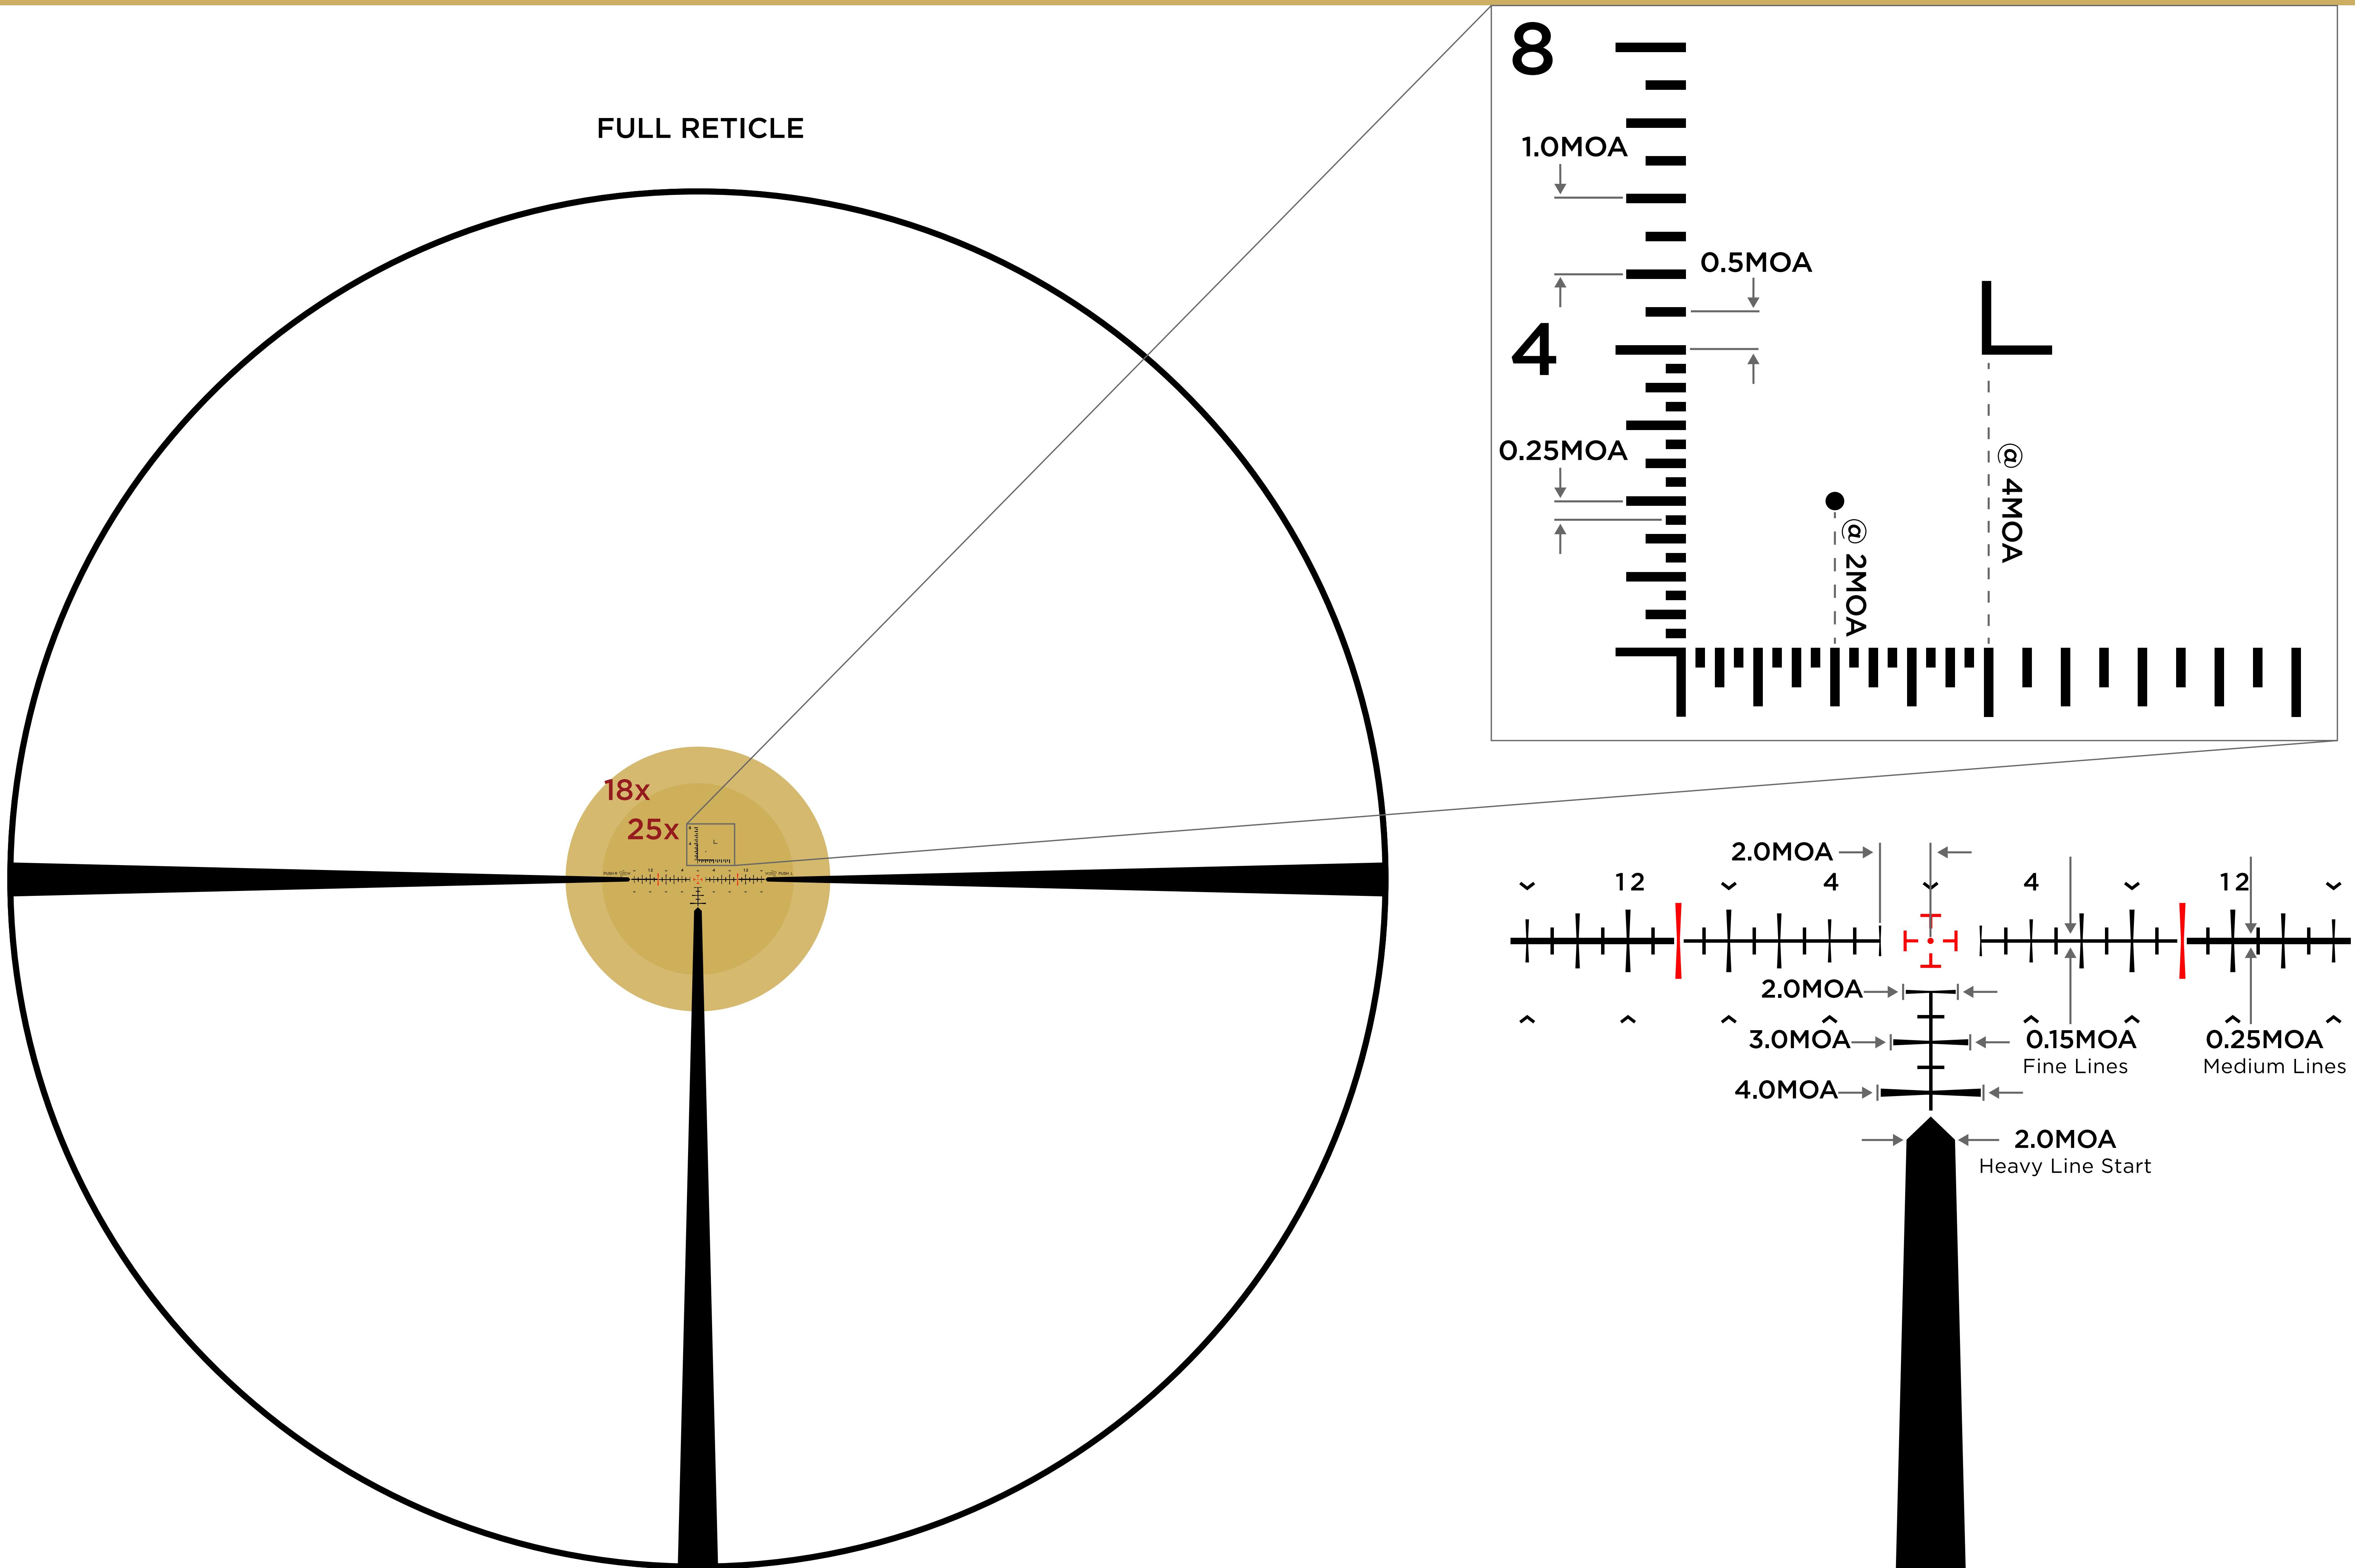

ILLUM. FFP RH1 MOA MARK 5HD

FIELD OF VIEW:

The circles above represent the available field of view at high magnification. Reducing magnification will reveal more of the reticle for use.