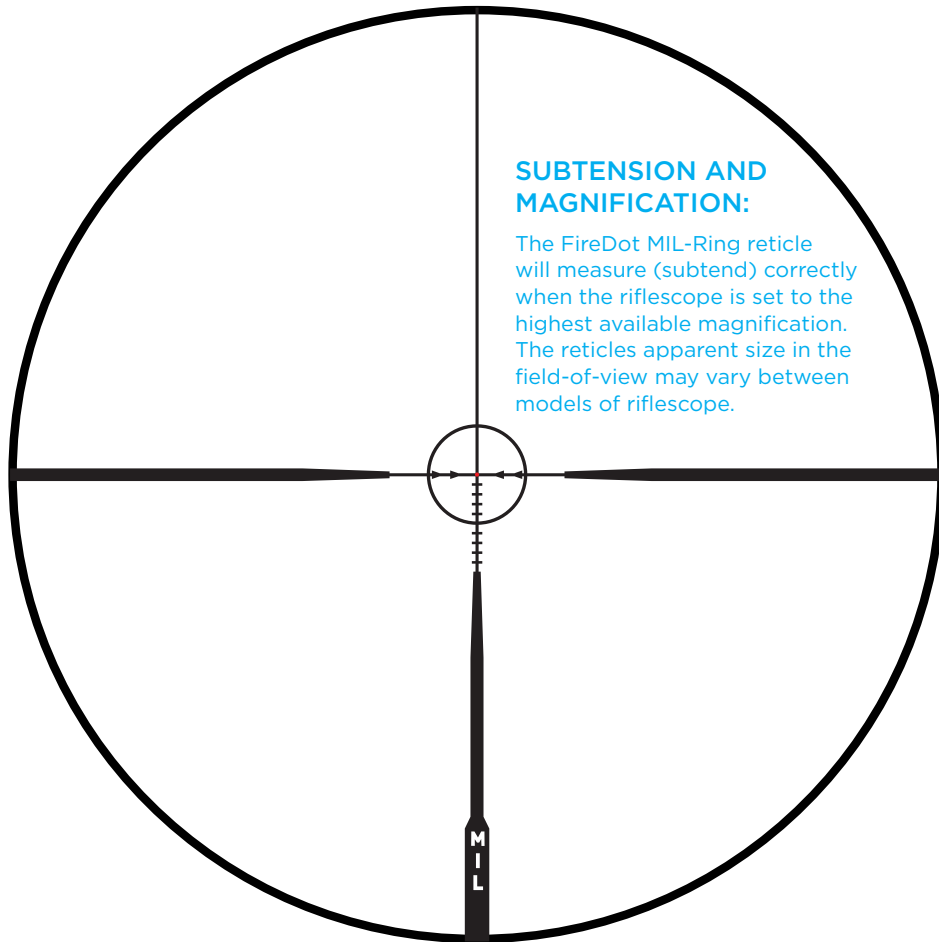

FULL RETICLE

**SUBTENSION AND MAGNIFICATION:**

The FireDot MIL-Ring reticle will measure (subtend) correctly when the riflescope is set to the highest available magnification. The reticles apparent size in the field-of-view may vary between models of riflescope.