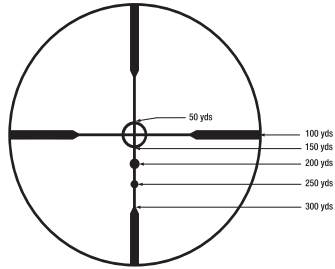

LEUPOLD® GOLDEN RING® ULTIMATE SLAM™ 3-9x40mm RIFLESCOPES

SA.B.R.™ (Sabot Ballistics Reticle™)

Leupold's all new UltimateSlam™ rifle scope is the ideal combination of flexibility, accuracy, and durability for today's modern muzzleloaders. Using a rugged and incredibly precise electroforming process, its advanced SABR™ (Sabot Ballistics Reticle™) reticle provides precise and distinct hold points for 50, 100, 150, 200, 250, and 300 yards, accurately allowing for sabots with 2-pellet or 3-pellet loads. The range estimation feature instantly tells you if that trophy whitetail is closer or farther than 200 yards. Leupold's

LEUPOLD® GOLDEN RING® ULTIMATE SLAM™ 3-9x40mm RIFLESCOPES SPECIFICATIONS

Reticle	SABR™	
Item Number & Finish	65480 (Matte)	65485 (Silver)
Lens Coating	Standard Multicoat Lens System	
Adjustment Markings	1/4 MOA Finger Click	
Maintube Diameter	1"	
Special Features	SABR Reticle™, 2 and 3 pellet ballistics, range estimation	
Environmental Protection	Waterproof/Fog Proof	
Eyepiece Design	Classic Lockable Eyepiece	
Actual Magnification	3.3x – 8.5x	
Linear Field of View (ft @ 100yd)	13.1 feet at high magnification, 32.9 feet at low magnification	
Linear Field of View (ft @ 100m)	4.4meters at high magnification, 11.0 meters at low magnification	
Exit Pupil	4.4 – 13.3	
Weight (ounces)	12	
Weight (grams)	340	
Length (in)	12.2	
Length (cm)	31.0	
Mounting Space (in)	5.6	
Mounting Space (cm)	14.2	
Objective Aperture (mm)	40	
Eye Relief (in)	4.2 – 3.7	
Eye Relief (mm)	107-94	
Elevation Adjustment Range (MOA)	65	
Windage Adjustment Range (MOA)	65	