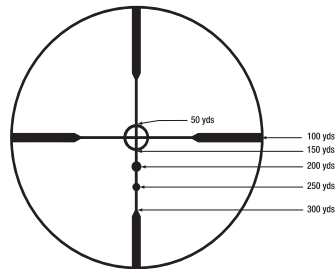

# LEUPOLD® GOLDEN RING® ULTIMATE SLAM™ 2-7 x 33mm RIFLESCOPES

SABR™ (Sabot Ballistics Reticle™)

Leupold's all new UltimateSlam™ rifle scope is the ideal combination of flexibility, accuracy, and durability for today's modern muzzleloaders. Using a rugged and incredibly precise electroforming process, its advanced SABR™ (Sabot Ballistics Reticle™) reticle provides precise and distinct hold points for 50, 100, 150, 200, 250, and 300 yards, accurately allowing for sabots with 2-pellet or 3-pellet loads. The range estimation feature instantly tells you if that trophy whitetail is closer or farther than 200 yards. Leupold's

## LEUPOLD® GOLDEN RING® ULTIMATE SLAM™ 2-7x33mm RIFLESCOPES SPECIFICATIONS

Reticle	SABR™	
Item Number & Finish	65475 (Matte)	65510 (Silver)
Lens Coating	Standard Multicoat Lens System	
Adjustment Markings	1/4 MOA Finger Click	
Maintube Diameter	1"	
Special Features	SABR Reticle™, 2 and 3 pellet ballistics, range estimation	
Environmental Protection	Waterproof/Fog Proof	
Eyepiece Design	Classic Lockable Eyepiece	
Actual Magnification	2.5x – 6.5x	
Linear Field of View (ft @ 100yd)	17.3 feet at high magnification, 43.2 feet at low magnification	
Linear Field of View (ft @ 100m)	5.8 meters at high magnification, 14.4 meters at low magnification	
Exit Pupil	16.5 – 4.7	
Weight (ounces)	10.5	
Weight (grams)	297.7	
Length (in)	10.8	
Length (cm)	27.4	
Mounting Space (in)	5.2	
Mounting Space (cm)	13.2	
Objective Aperture (mm)	33	
Eye Relief (in)	4.2 – 3.7	
Eye Relief (mm)	106.0 – 94.0	
Elevation Adjustment Range (MOA)	65	
Windage Adjustment Range (MOA)	65	